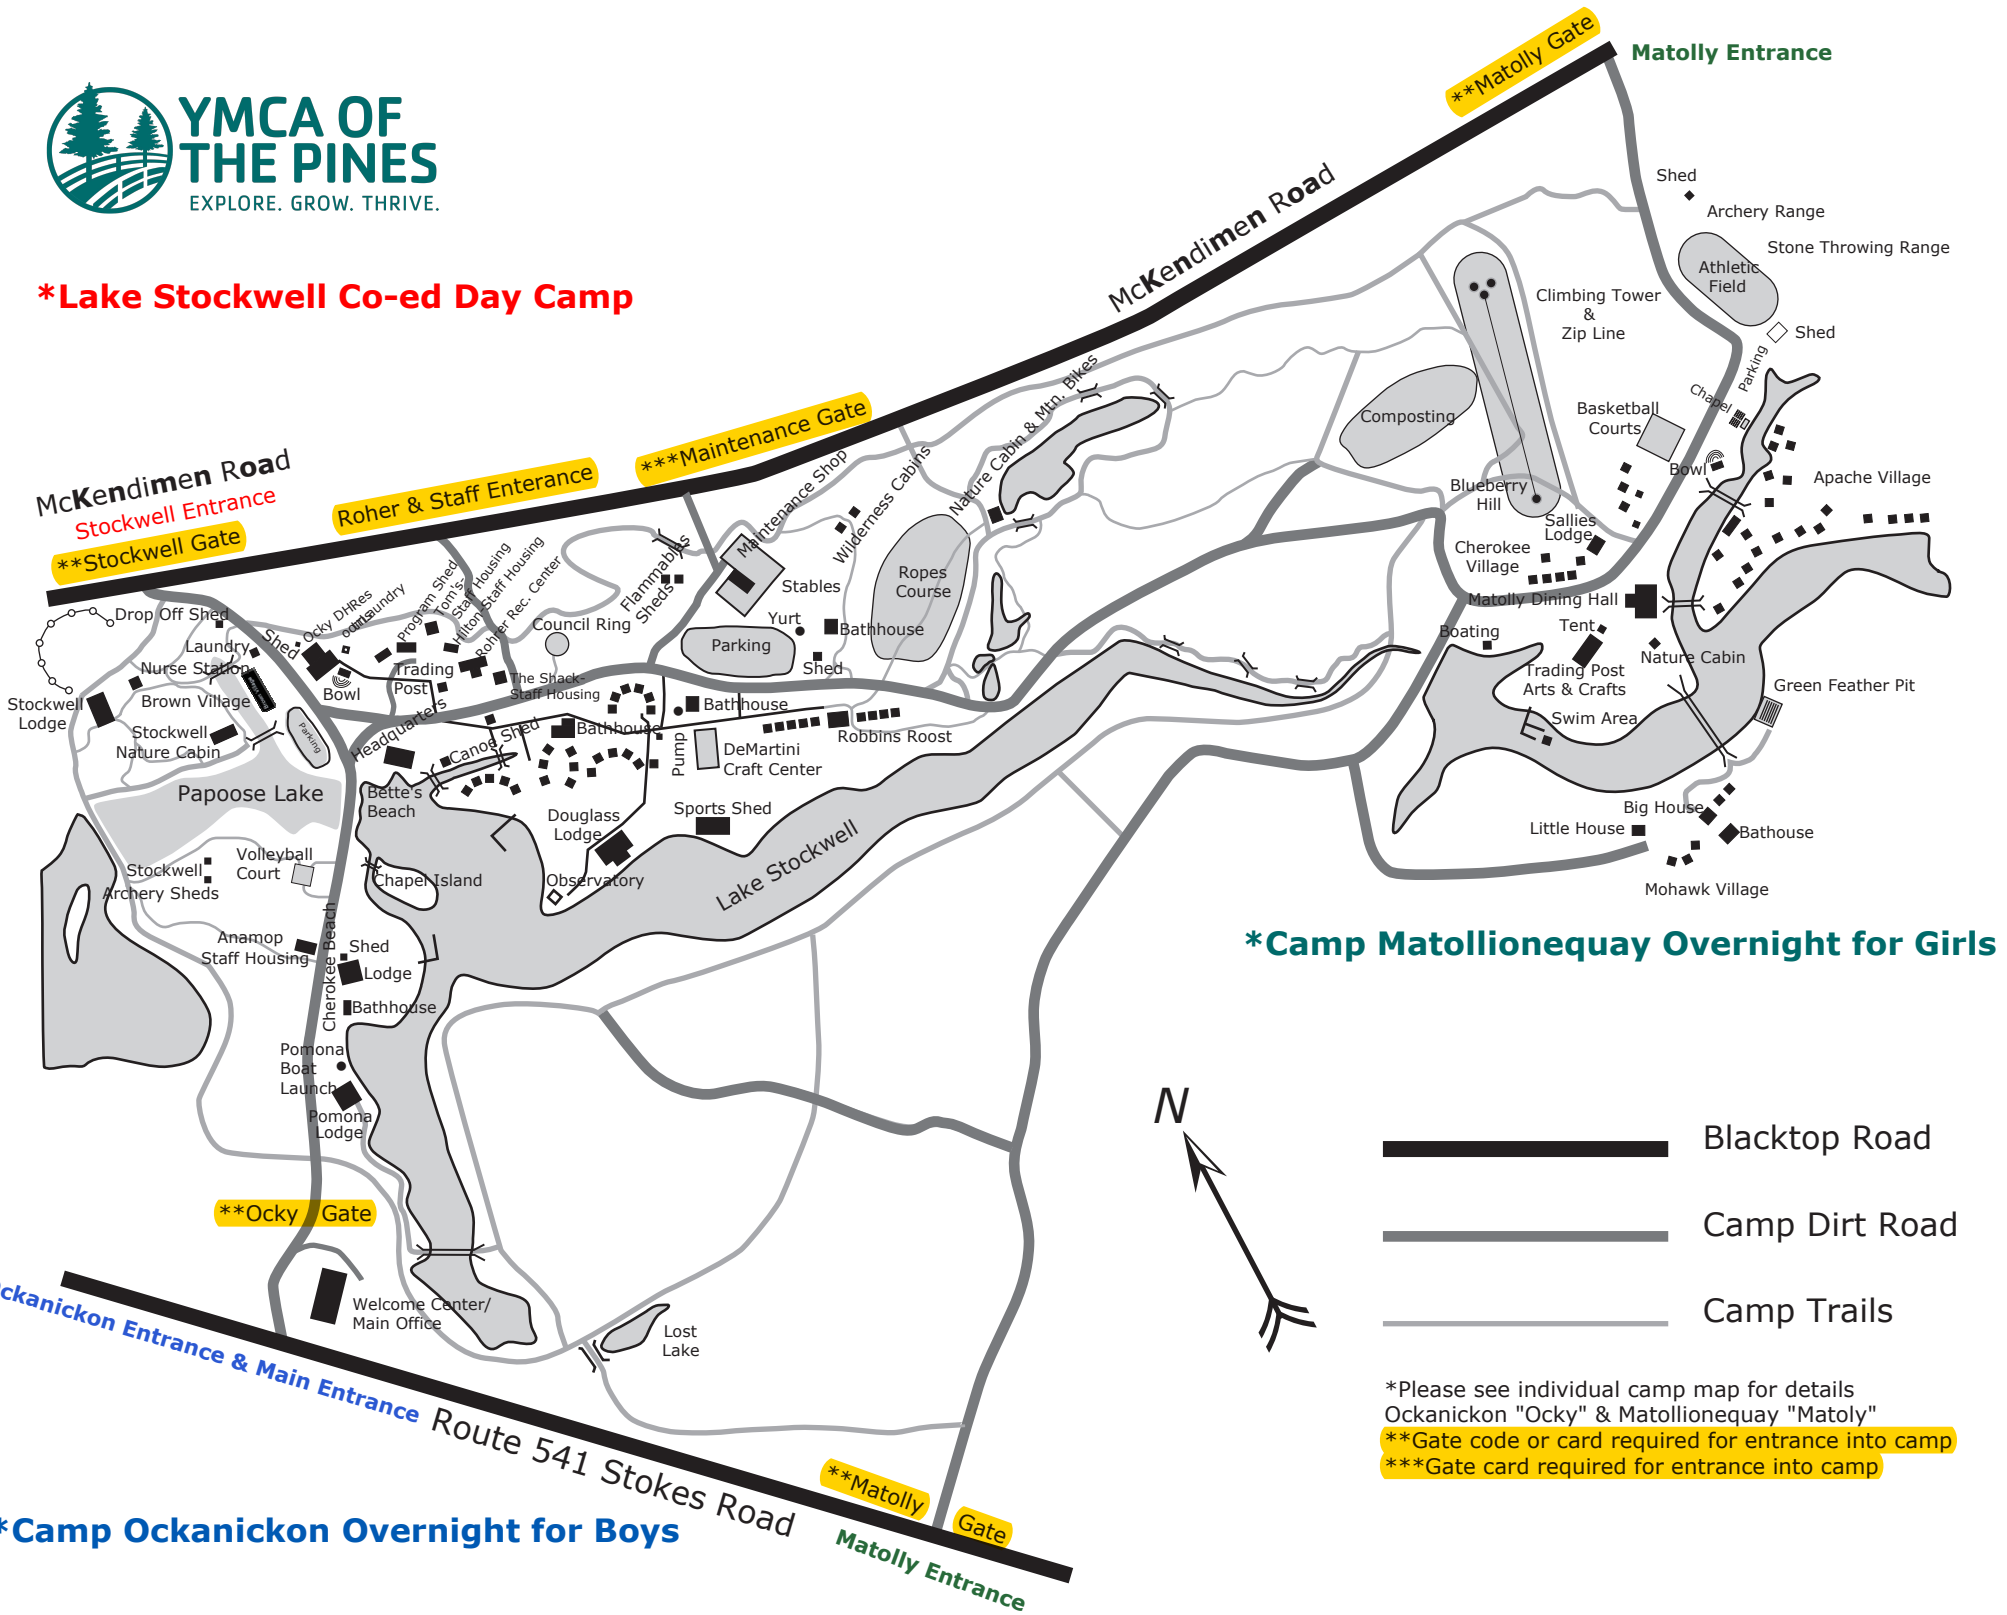

**\*Lake Stockwell Co-ed Day Camp**

**\*Camp Matollionequay Overnight for Girls**

-  Blacktop Road
-  Camp Dirt Road
-  Camp Trails

\*Please see individual camp map for details  
 Ockanickon "Ocky" & Matollionequay "Matoly"  
 \*\*Gate code or card required for entrance into camp  
 \*\*\*Gate card required for entrance into camp

**\*Camp Ockanickon Overnight for Boys**